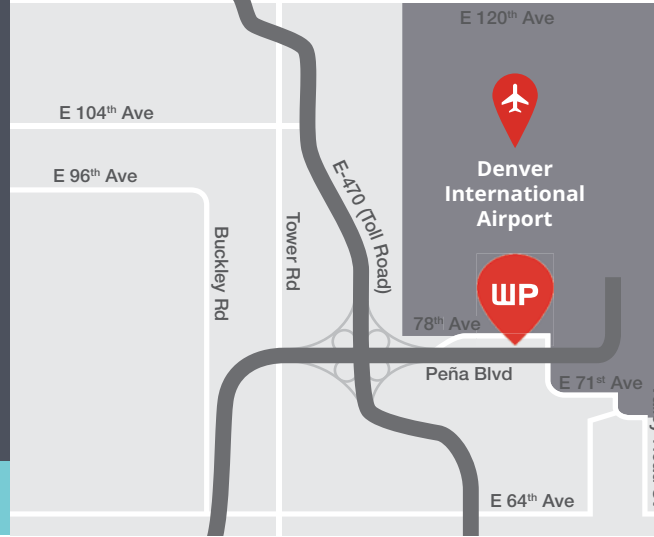

Denver

WALLYPARK DENVER

24200 East 78th Ave. Denver, CO 80249

Call us (303) 342-0500

WP

4.3 MILES To Denver International

CSU Employees

45% OFF RATES AT DENVER WALLYPARK*

Download the new WallyPark app to your device here:

AMENITIES & BENEFITS

- Redeem loyalty points inside the mobile app or web site.
- Earn Points Towards FREE Days (\$1 spent = 1 point)
- Complimentary Bottled Water & Coffee
- Pick up From Your Car Door for self-park.
- Ongoing Shuttles Loop From Terminal to Lot
- Luggage Assistance Available
- Go to WallyPark sign on Island 3 of East or West terminal on Level 5 to go back to our lot at end of your trip.
- Express Check-Out Service Available